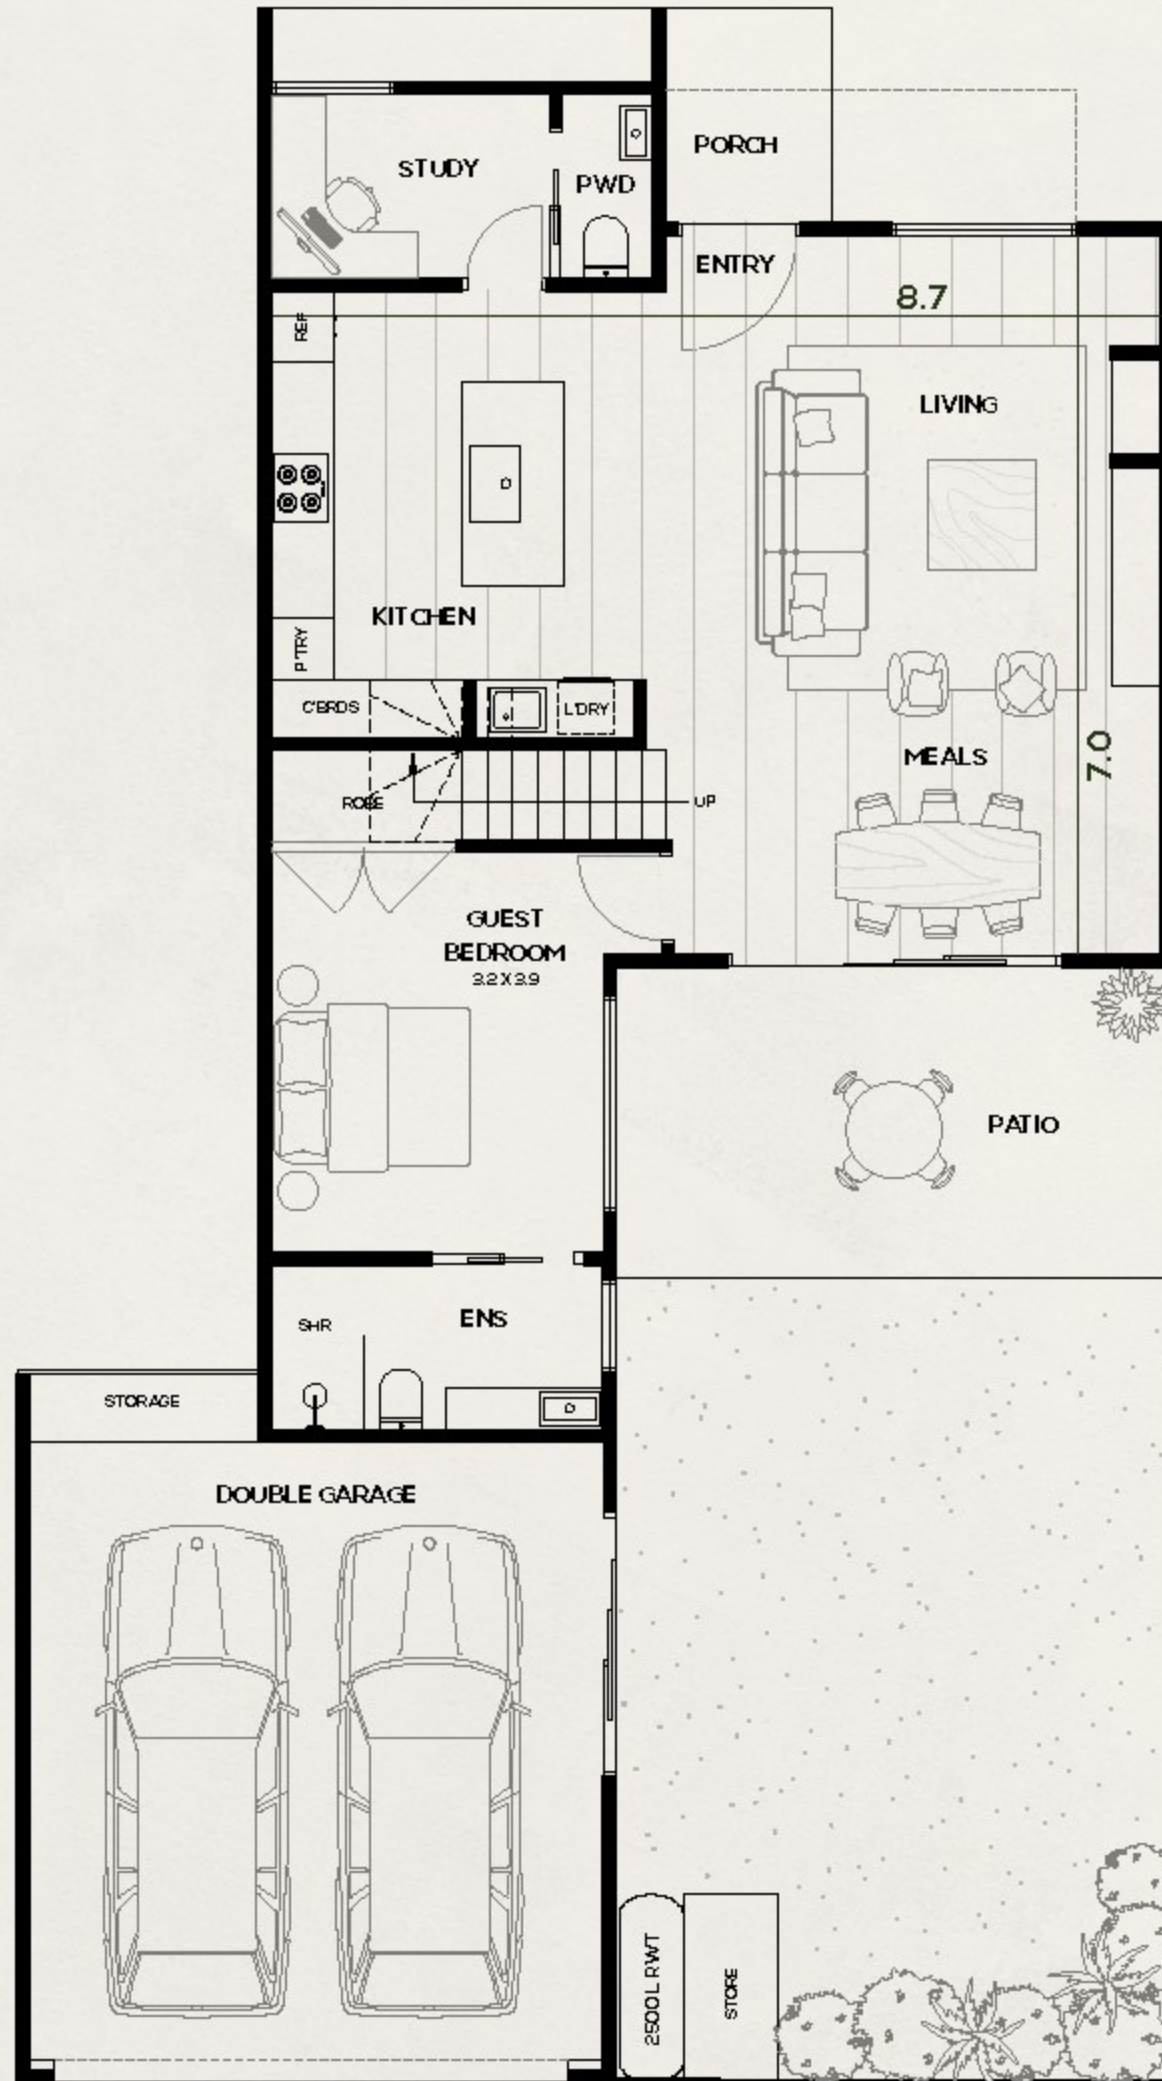

RESIDENCE 3

4 3.5 2

Total Area	211.16 m
Internal	208.16 m ²
Porch	3 m ²
Courtyard	60.45 m ²
Front Yard	33.9 m ²

All measurements, areas and scale are approximate only.

Disclaimer: Scale is approximate only. This document has been produced solely for the information of potential purchasers, to assist them in deciding whether they are sufficiently interested in the properties to proceed further. The information contained in this material has been produced in good faith with due care. We do not warrant the accuracy of any information contained herein and do not accept liability for negligence, any error or discrepancy, or otherwise in the information. This document may be subject to change without notice.

GROUND FLOOR

FIRST FLOOR