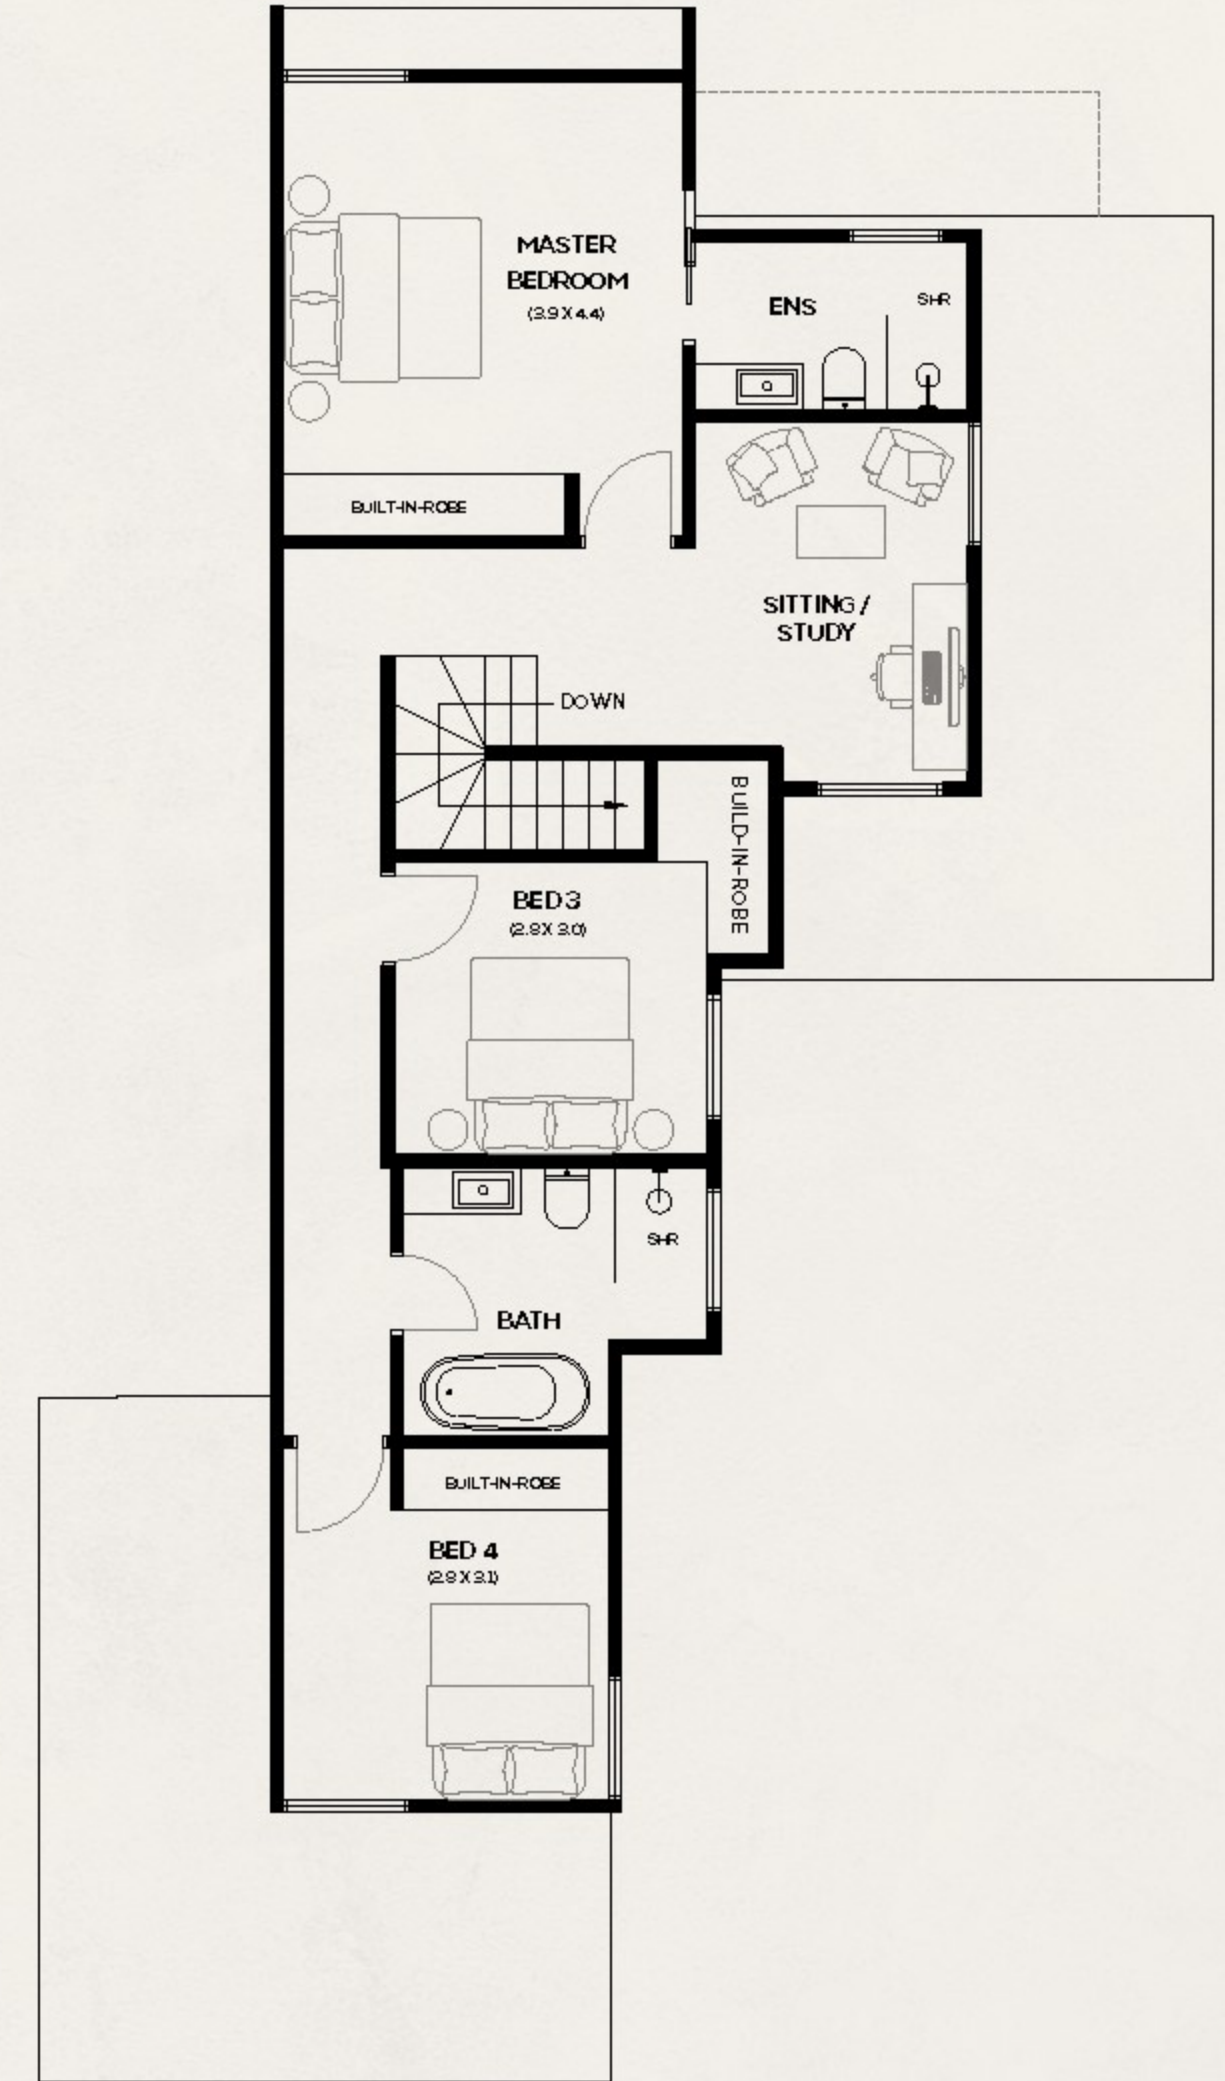

RESIDENCE 3

4 3.5 2

Total Area	211.16 m
Internal	208.16 m ²
Porch	3 m ²
Courtyard	60.45 m ²
Front Yard	33.9 m ²

All measurements, areas and scale are approximate only.

Disclaimer: Scale is approximate only. This document has been produced solely for the information of potential purchasers, to assist them in deciding whether they are sufficiently interested in the properties to proceed further. The information contained in this material has been produced in good faith with due care. We do not warrant the accuracy of any information contained herein and do not accept liability for negligence, any error or discrepancy, or otherwise in the information. This document may be subject to change without notice.

GROUND FLOOR

FIRST FLOOR