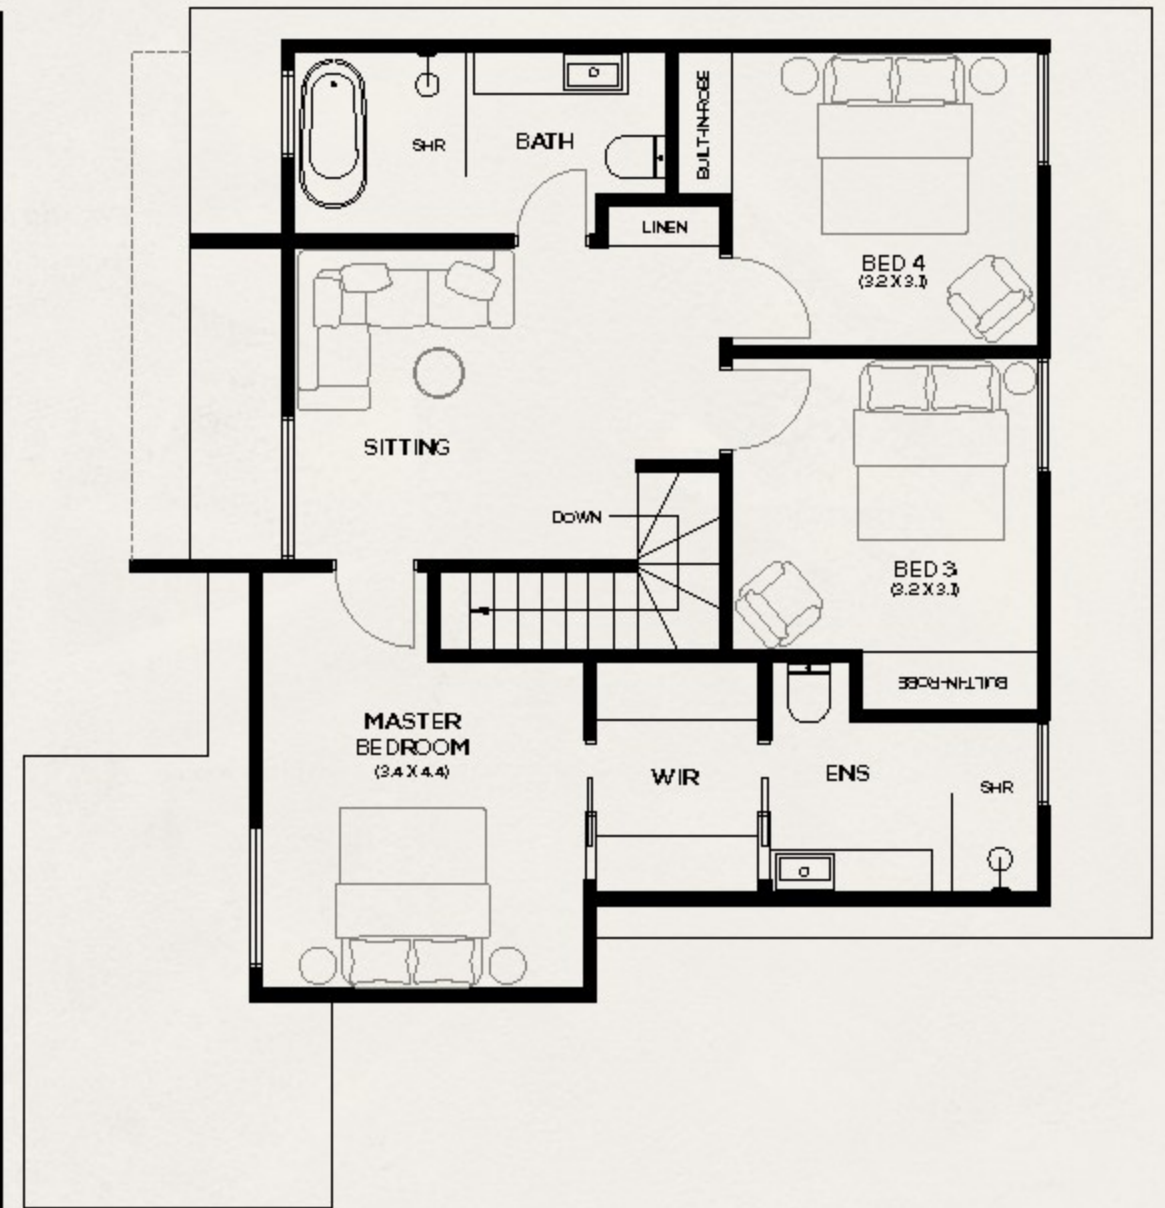

RESIDENCE 10

4 3 2

Total Area 208.39 m

Internal 205.86 m²

Porch 2.53 m²

Courtyard 79.76 m²

All measurements, areas and scale are approximate only.

Disclaimer: Scale is approximate only. This document has been produced solely for the information of potential purchasers, to assist them in deciding whether they are sufficiently interested in the properties to proceed further. The information contained in this material has been produced in good faith with due care. We do not warrant the accuracy of any information contained herein and do not accept liability for negligence, any error or discrepancy, or otherwise in the information. This document may be subject to change without notice.

GROUND FLOOR

FIRST FLOOR