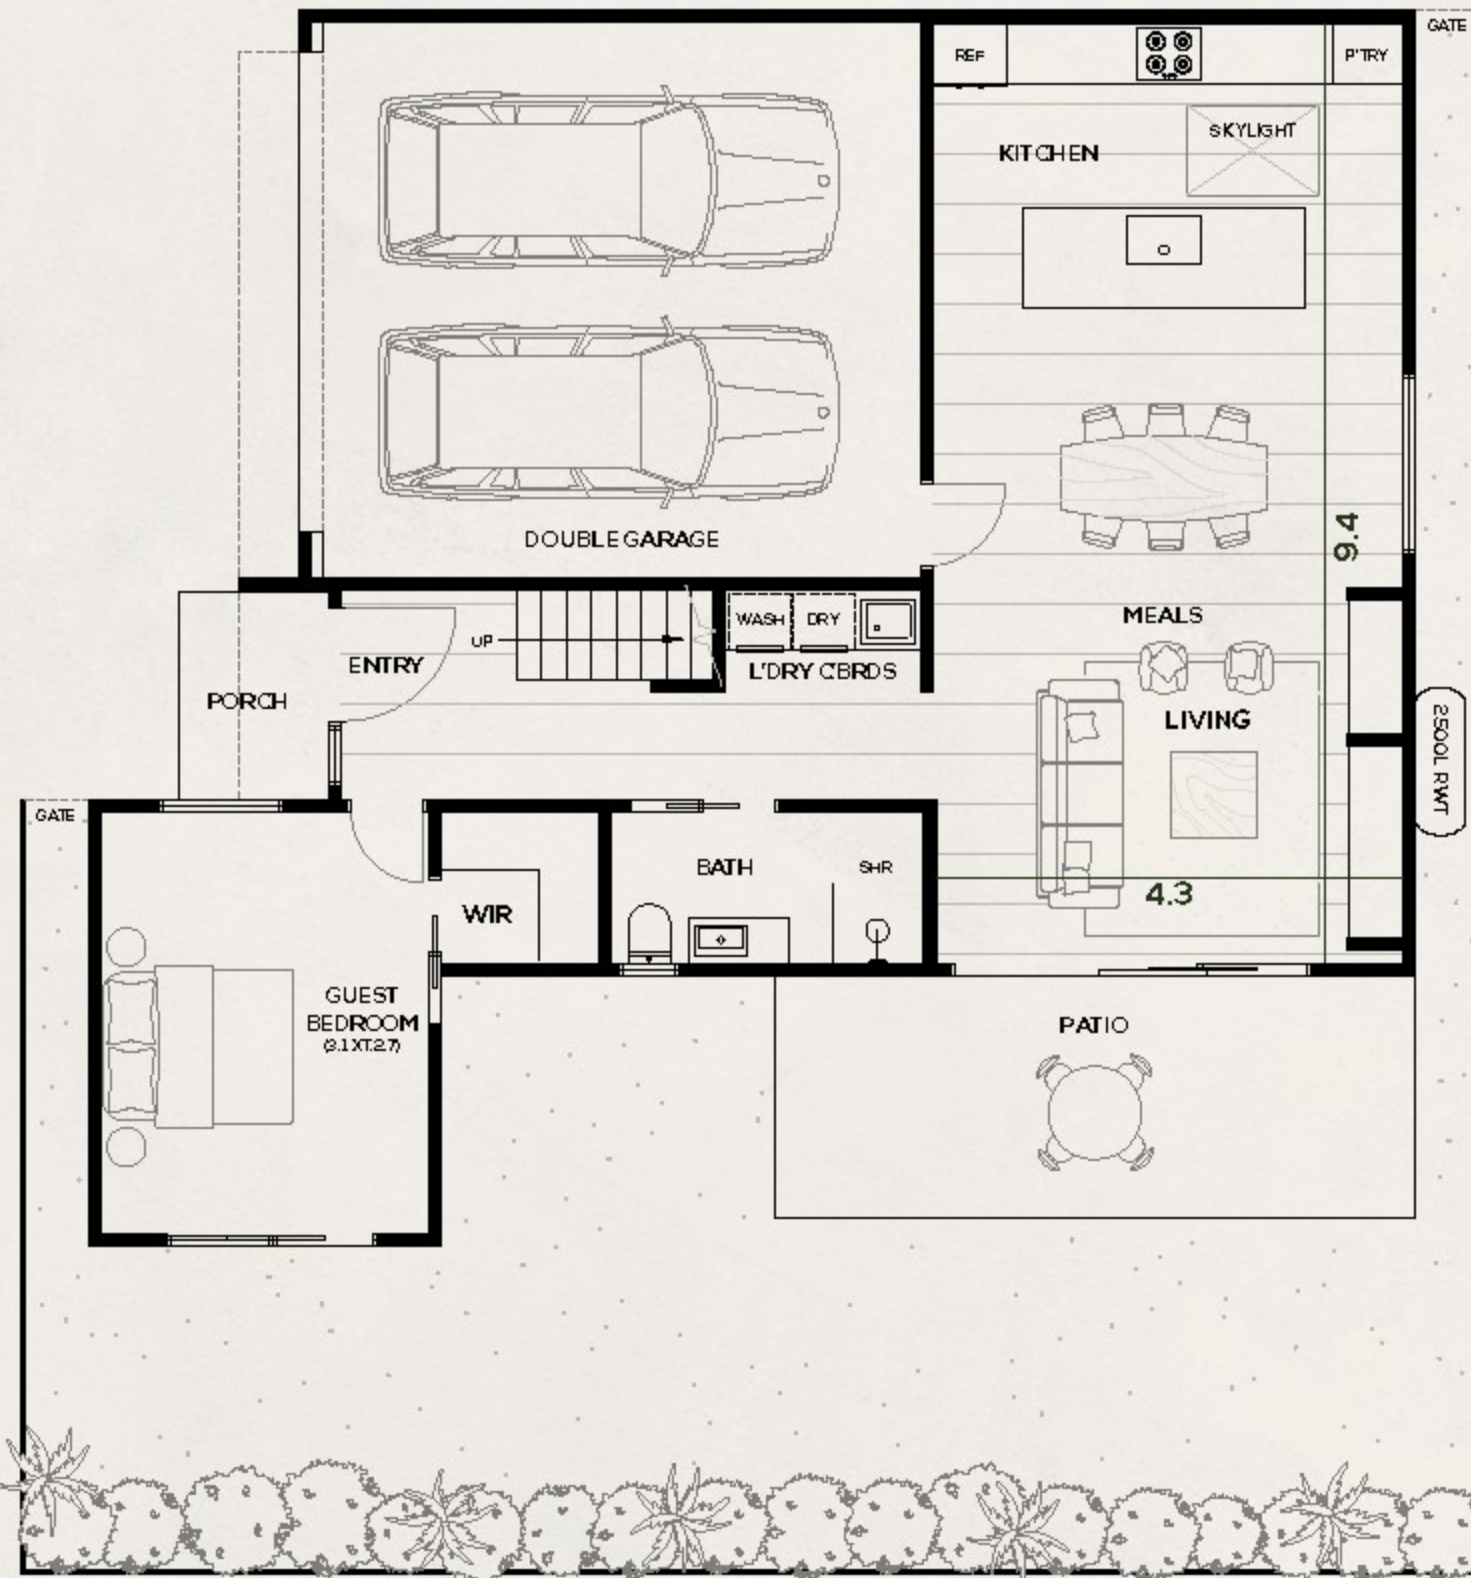

RESIDENCE 10

4 3 2

Total Area 208.39 m

Internal 205.86 m²

Porch 2.53 m²

Courtyard 79.76 m²

All measurements, areas and scale are approximate only.

Disclaimer: Scale is approximate only. This document has been produced solely for the information of potential purchasers, to assist them in deciding whether they are sufficiently interested in the properties to proceed further. The information contained in this material has been produced in good faith with due care. We do not warrant the accuracy of any information contained herein and do not accept liability for negligence, any error or discrepancy, or otherwise in the information. This document may be subject to change without notice.

GROUND FLOOR

FIRST FLOOR