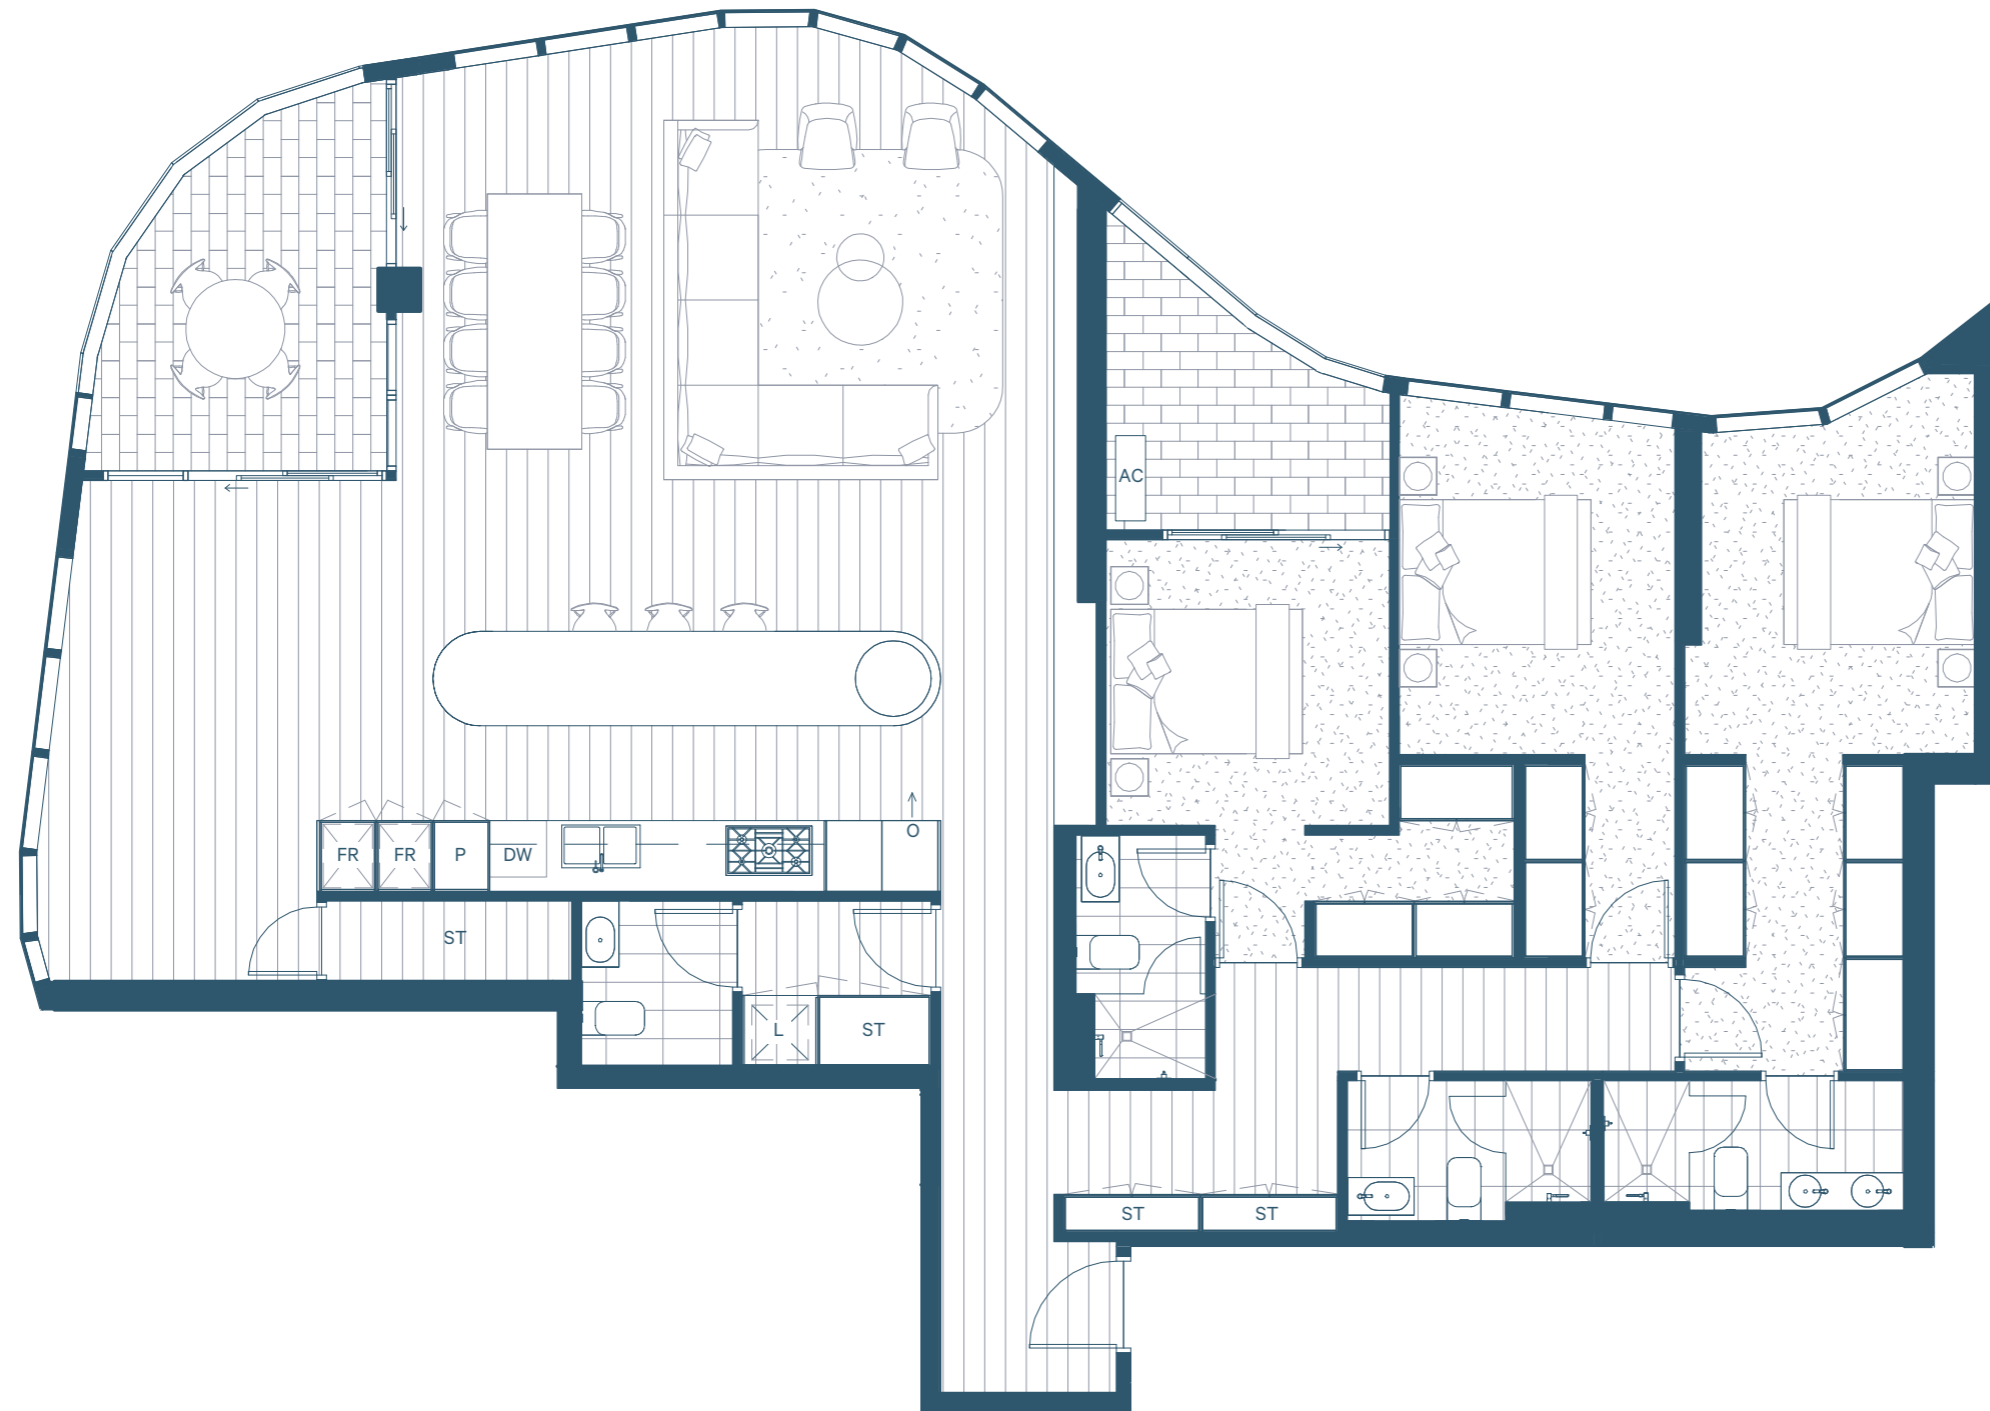

Royal Botanic Gardens

Port Phillip Bay

LEVEL 16

TYPE 3F

APARTMENTS 1604+1605,
1704+1705

3 Bedroom, 3 Bathroom + Powder Room
Area: Internal 185m², External 19m², Total 204m²

- P Pantry
- L Laundry
- ST Storage
- FR Fridge
- DW Dishwasher
- O Oven
- AC Air Conditioner Condensing Unit

OASIS

SCALE: 1:80

OASISRESIDENCES.COM.AU