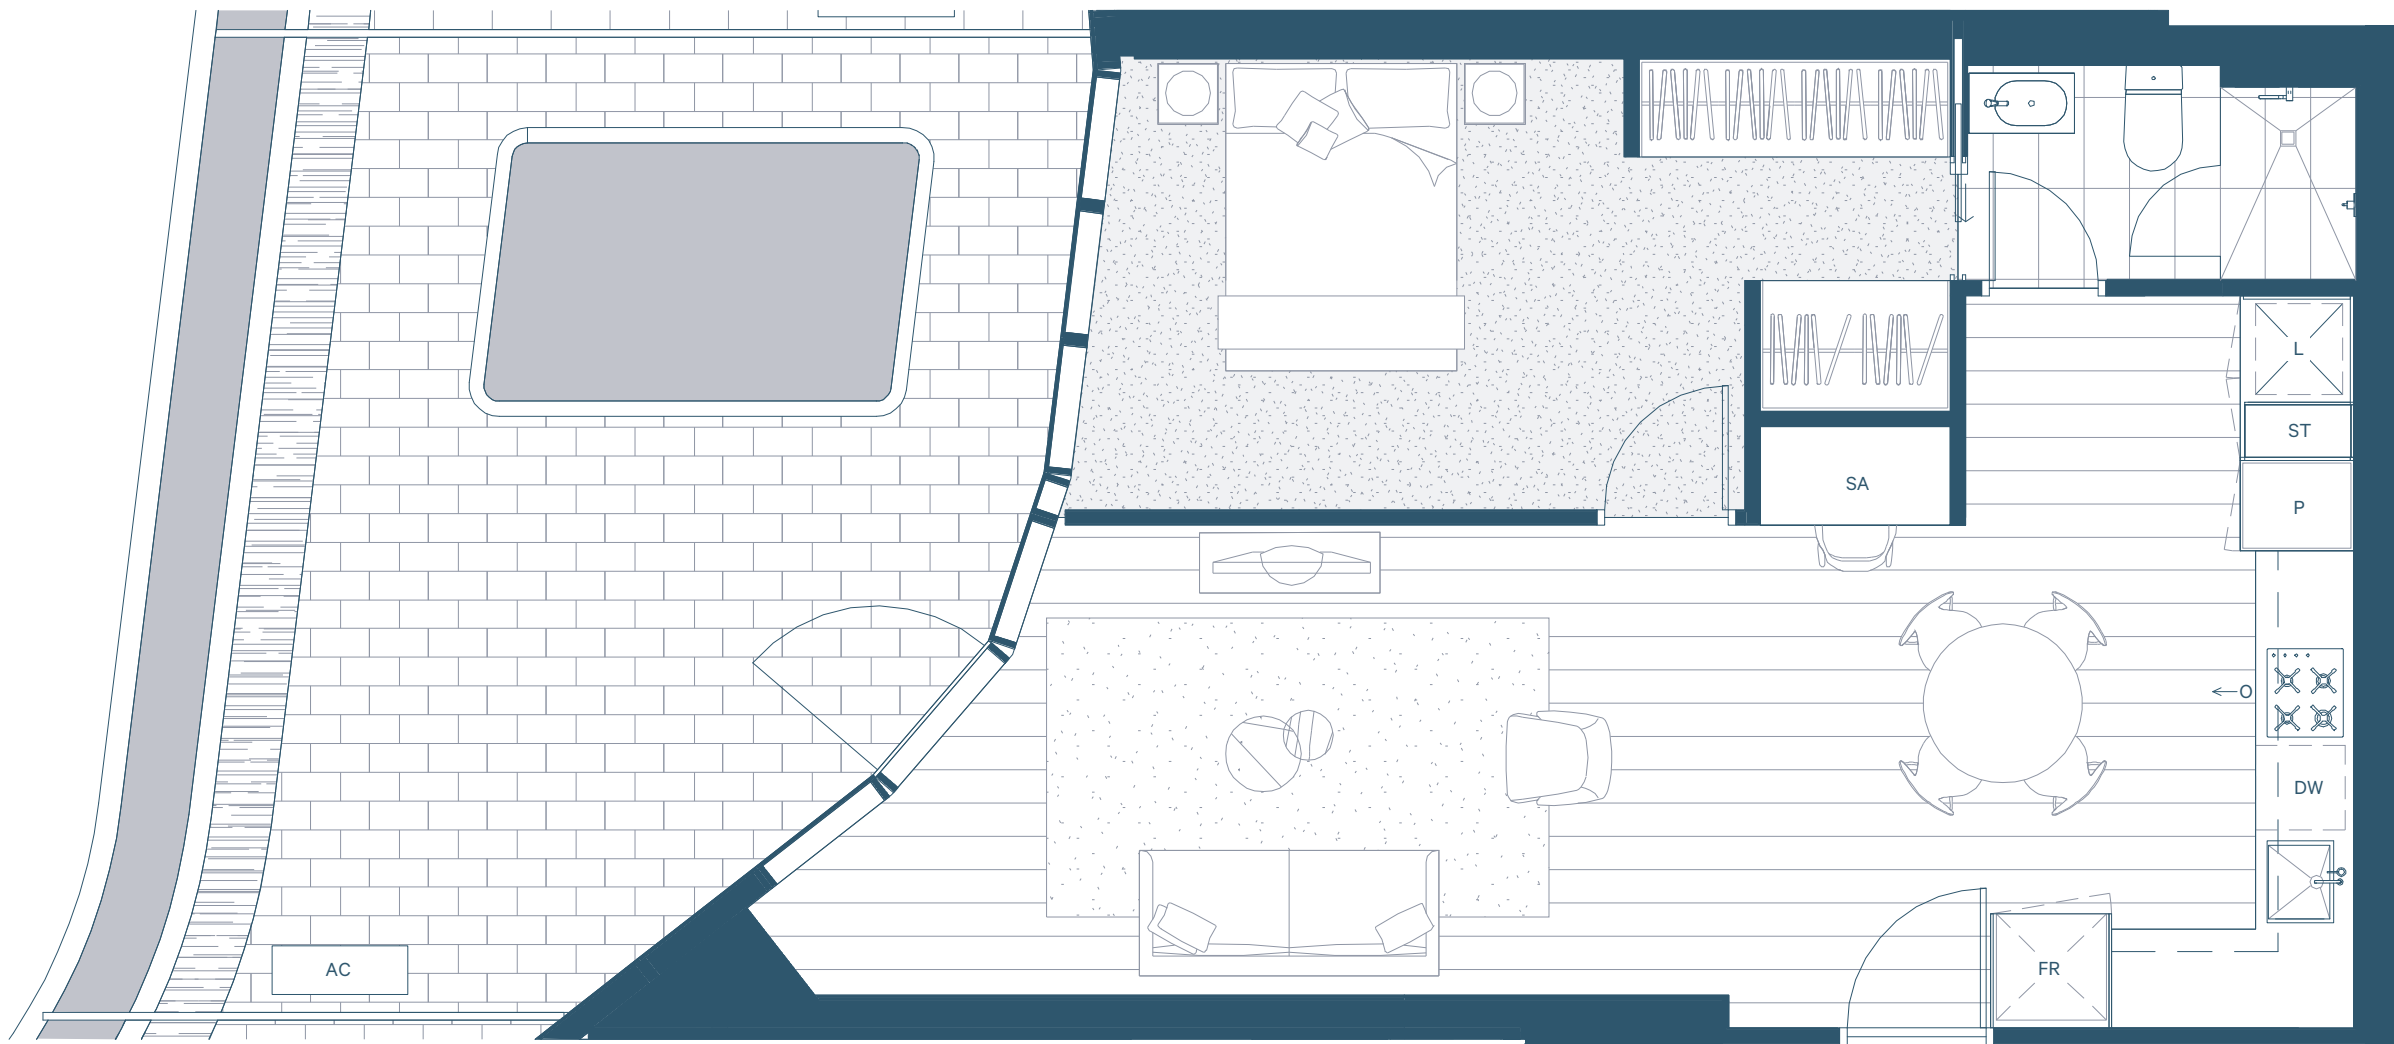

Royal Botanic Gardens

LEVEL 05

TYPE 1D

APARTMENT 507

1 Bedroom, 1 Bathroom + Study Area
Area: Internal 61m², External 36m², Total 97m²

- P Pantry
- L Laundry
- ST Storage
- FR Fridge
- DW Dishwasher
- O Oven
- AC Air Conditioner Condensing Unit
- SA Study Area

OASIS

SCALE: 1:80

Port Phillip Bay

OASISRESIDENCES.COM.AU