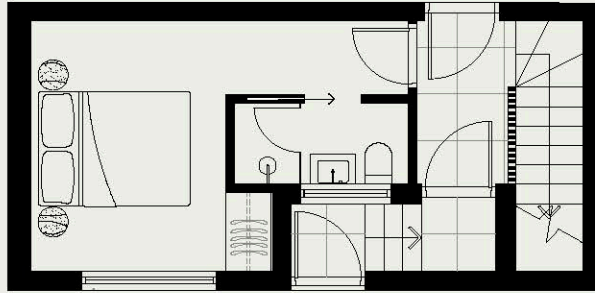

ELM GROVE

McKINNON

GROUND FLOOR

FIRST FLOOR

SECOND FLOOR

NORTH 

TOWNHOME FIVE

Bed	2	Internal	125m ²
Bath	2 + 1 PWDR	External	13m ²
Car	1	Total	138m ²