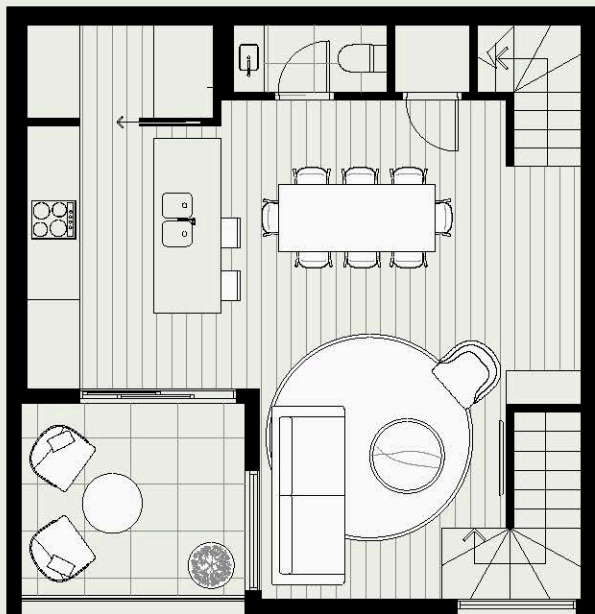

ELM GROVE

McKINNON

GROUND FLOOR

FIRST FLOOR

SECOND FLOOR

NORTH 

TOWNHOME FIVE

Bed	2	Internal	125m ²
Bath	2 + 1 PWDR	External	13m ²
Car	1	Total	138m ²