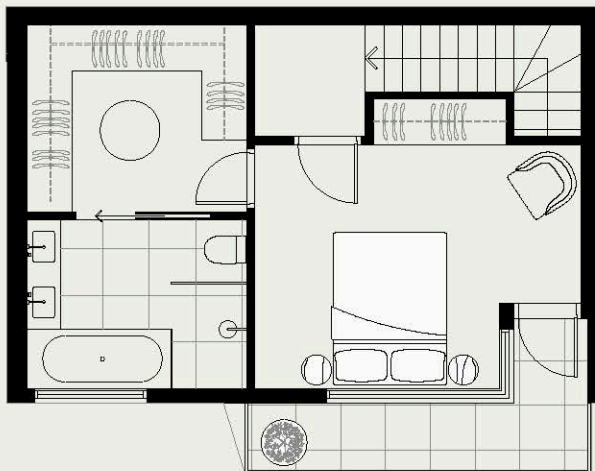

ELM GROVE

McKINNON

GROUND FLOOR

FIRST FLOOR

SECOND FLOOR

NORTH 

TOWNHOME FIVE

Bed	2	Internal	125m ²
Bath	2 + 1 PWDR	External	13m ²
Car	1	Total	138m ²