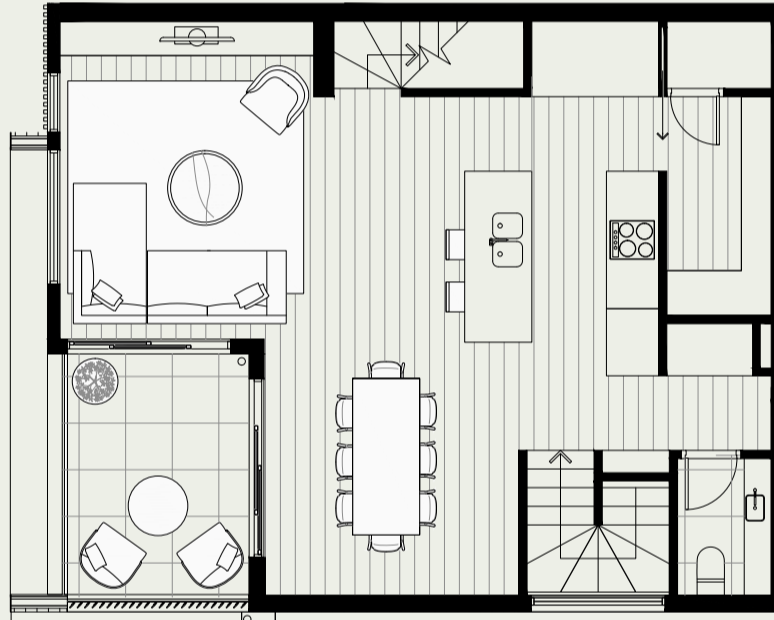

# ELM GROVE

## McKINNON

GROUND FLOOR

FIRST FLOOR

SECOND FLOOR

NORTH 

### TOWNHOME FOUR

Bed	3	Internal	148m <sup>2</sup>
Bath	3 + 1 PWDR	External	42m <sup>2</sup>
Car	1	Total	190m <sup>2</sup>