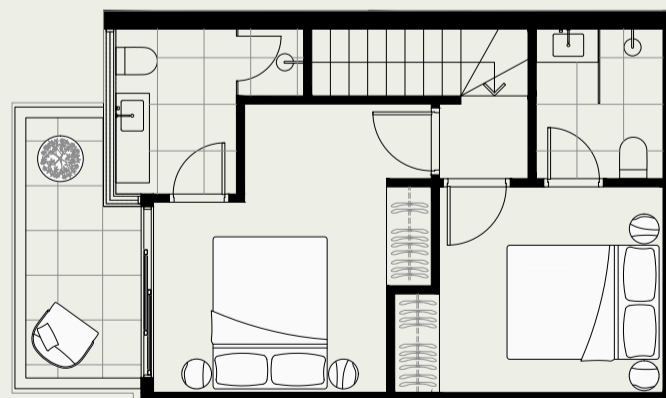

## McKINNON

GROUND FLOOR

FIRST FLOOR

SECOND FLOOR

NORTH 

### TOWNHOME FOUR

Bed	3	Internal	148m <sup>2</sup>
Bath	3 + 1 PWDR	External	42m <sup>2</sup>
Car	1	Total	190m <sup>2</sup>