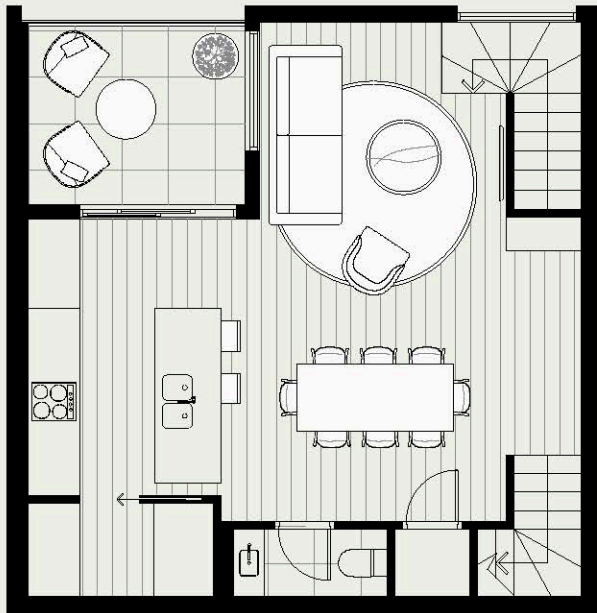

ELM GROVE

McKINNON

GROUND FLOOR

FIRST FLOOR

SECOND FLOOR

NORTH 

TOWNHOME TWO

Bed	3	Internal	130m ²
Bath	2 + 2 PWDR	External	13m ²
Car	1	Total	143m ²