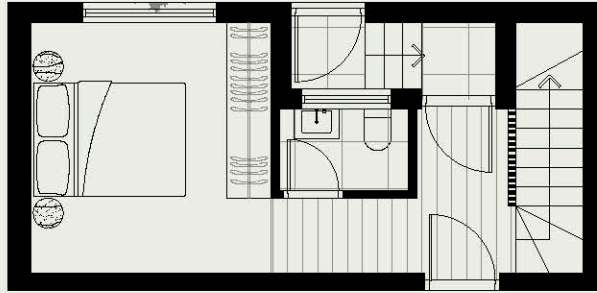

ELM GROVE

McKINNON

GROUND FLOOR

FIRST FLOOR

SECOND FLOOR

NORTH 

TOWNHOME TWO

Bed	3	Internal	130m ²
Bath	2 + 2 PWDR	External	13m ²
Car	1	Total	143m ²