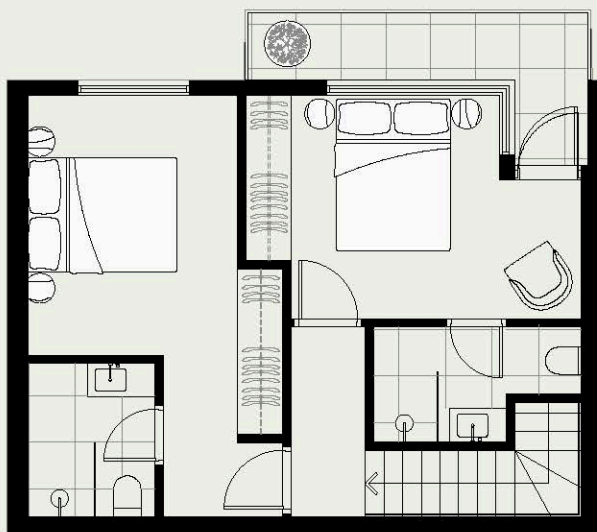

ELM GROVE

McKINNON

GROUND FLOOR

FIRST FLOOR

SECOND FLOOR

NORTH 

TOWNHOME TWO

Bed	3	Internal	130m ²
Bath	2 + 2 PWDR	External	13m ²
Car	1	Total	143m ²